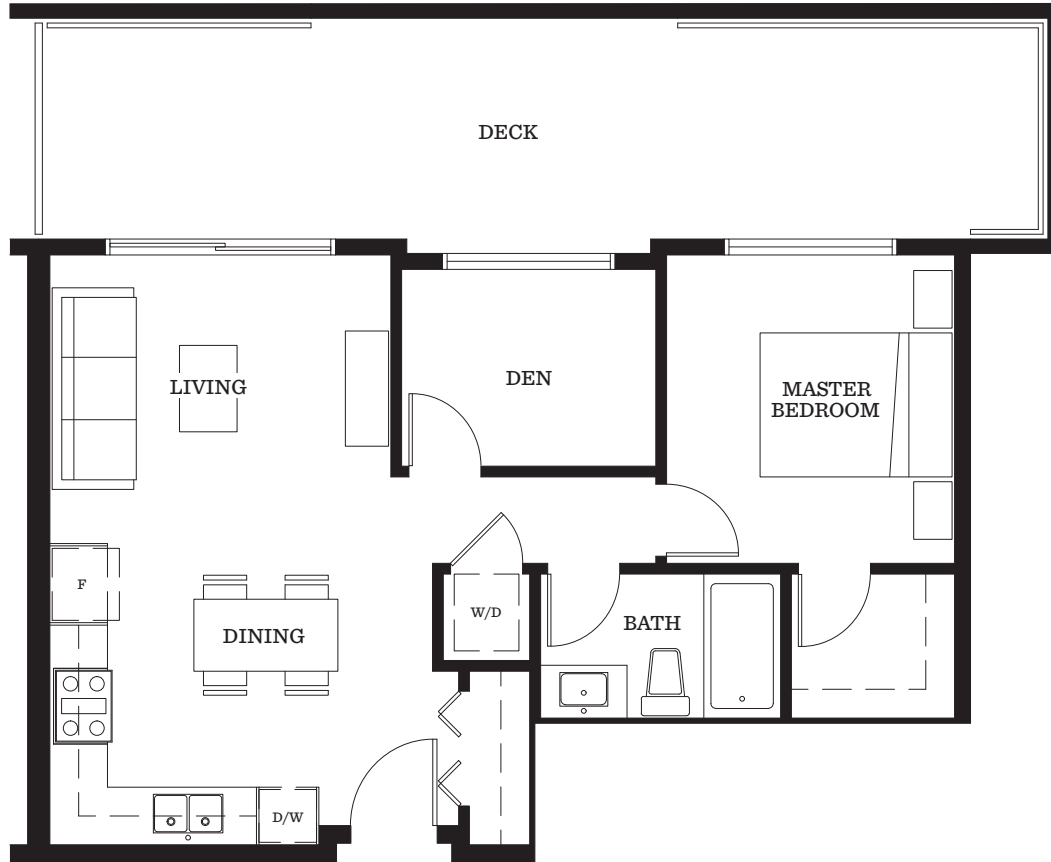

C8

1 Bed + Den + 1 Bath

609 SF Interior
272 SF Exterior

wren
+raven
HILLSIDE HOMES

C8

Building 2 Suite#

B418

Level 4

Level 3

Level 2

Level 1

wrMission.com